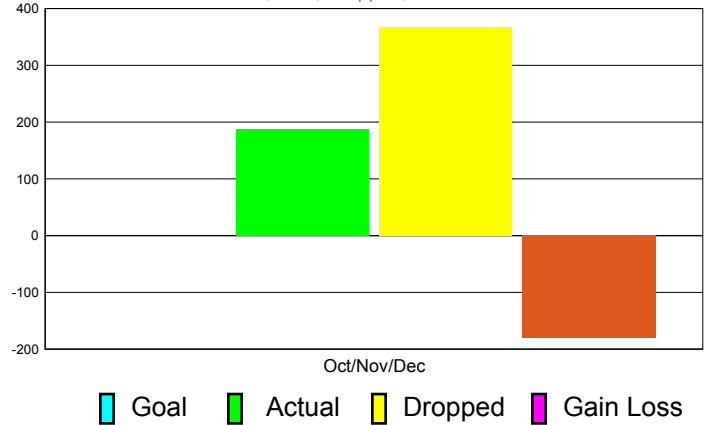

Membership Results 2011-2012

Goal, New, Dropped, Gain/Loss