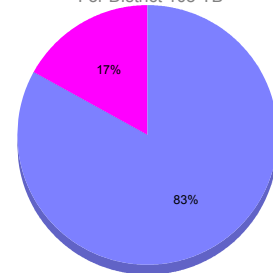

Membership Results 2011-2012

Goal, New, Dropped, Gain/Loss

Comparison of Membership Gain/Loss

Current Year Compared to the Previous Year

Gender Comparison 2010-2011

For District 108 YB

Oct/Nov/Dec

■ Male ■ Female